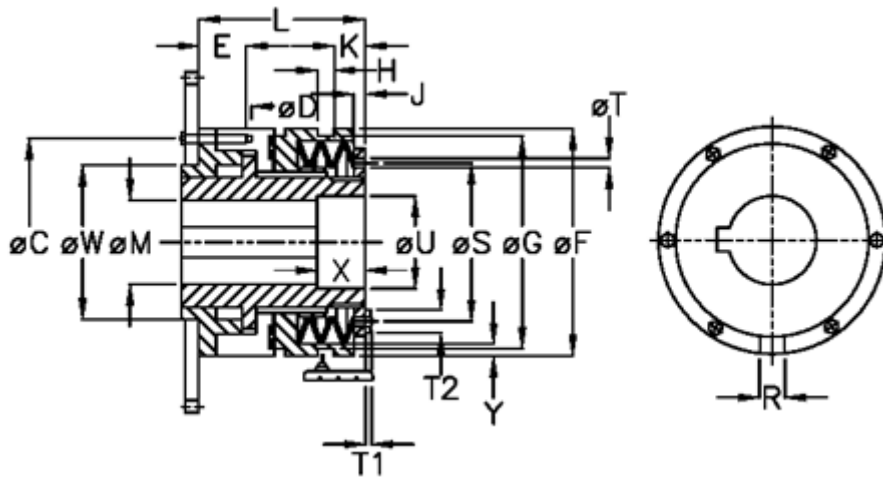

Data Sheet

Article number: 46916521

Description: Torque limiter Safeguard B 65 S

Measures

C	= 155	J	= 12.0	T1	= 6.0
D	= 6xM12	K	= 33.0	T2	= 13
Disc spring mounting	= 6x1S	L	= 140.0	U	= 66
Disc spring version	= S - light	M max	= 65	V	= 18
E	= 17.0	M min	= 30	W	= 120
F	= 176	R	= 14	X	= 30
G	= 170.0	S	= 129	Y	= 2
H	= 9	T	= 7	Z	= 0.0